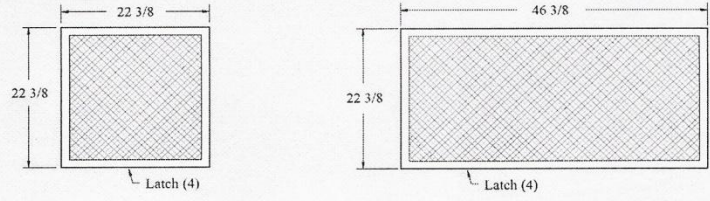

Door Frame and Lens

Standard 2 x 4 Fits These T-Grid Openings

Consult with factory when using 2" HD Grid on 2'x 4' centers.

Ordering Information								
Part No.	Nominal Size	Voltage	Cycle	Lamp	Ballast	Amps	Watts	Weight
148050	2 x 4	120V - 277V	50/60 Hz	4 Lamp	T8 Electronic	*1	32 / 128	35 lbs. (16 kg.)
148053	2 x 2	120V - 277V	50/60 Hz	4 Lamp	T8 Electronic	*2	17 / 68	23 lbs. (11 kg.)
148066	1 x 4	120V - 277V	50/60 Hz	2 Lamp	T8 Electronic	*3	32 / 64	25 lbs. (12 kg.)
148513	Door Frame and Lens							
703902	Optional 8' Power Cord 110V-120V Only							
148075	Emergency Battery Pack 120V							
148084	Emergency Battery Pack 277V (2 x 2 and 2 x 4 Only)							
703754	Ballast 120V-277V Multi-Voltage							