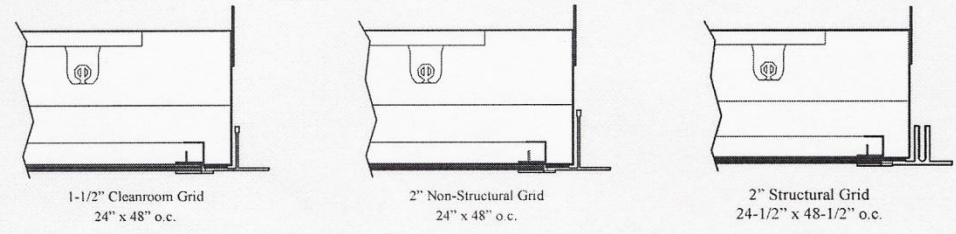

Door Frame and Lens

Standard 2 x 4 Fits These T-Grid Openings

Consult with factory when using 2" HD Grid on 2'x 4' centers.

Ordering Information								
Part No.	Nominal Size	Voltage	Cycle	Lamp	Ballast	Amps	Watts	Weight
148050	2 x 4	120V - 277V	50/60 Hz	4 Lamp	T8 Electronic	*1	32 / 128	35 lbs. (16 kg.)
148053	2 x 2	120V - 277V	50/60 Hz	4 Lamp	T8 Electronic	*2	17 / 68	23 lbs. (11 kg.)
148066	1 x 4	120V - 277V	50/60 Hz	2 Lamp	T8 Electronic	*3	32 / 64	25 lbs. (12 kg.)
148513	Door Frame and Lens							
703902	Optional 8' Power Cord 110V-120V Only							
148075	Emergency Battery Pack 120V							
148084	Emergency Battery Pack 277V (2 x 2 and 2 x 4 Only)							
703754	Ballast 120V-277V Multi-Voltage							